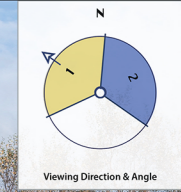

Existing View

Direction of View - Degrees from Grid North

250° 260° 270° 280° 290° 300° 310° 320° 330° 340° 350° 0°